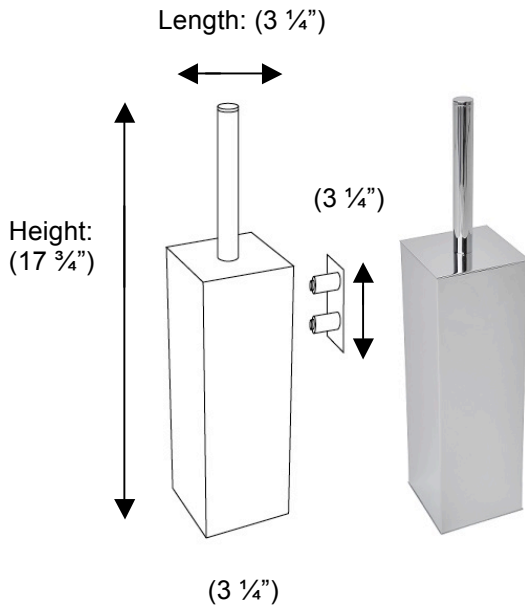

BRAGA

67697 Wall mounted WC brush, Square

**Description:**

Wall mounted WC brush, Square

Finishes:

-  CR – Chrome
-  PV – Polished Brass
-  UB – Unlacquered Brass
-  MB – Matte Black
-  NI – Polished Nickel
-  ES – Satin Nickel
-  GD – Gold

Material:

Brass
Plastic brush/insert

Base: (3 1/4")

Brush: Black plastic

Country of Origin:

Portugal